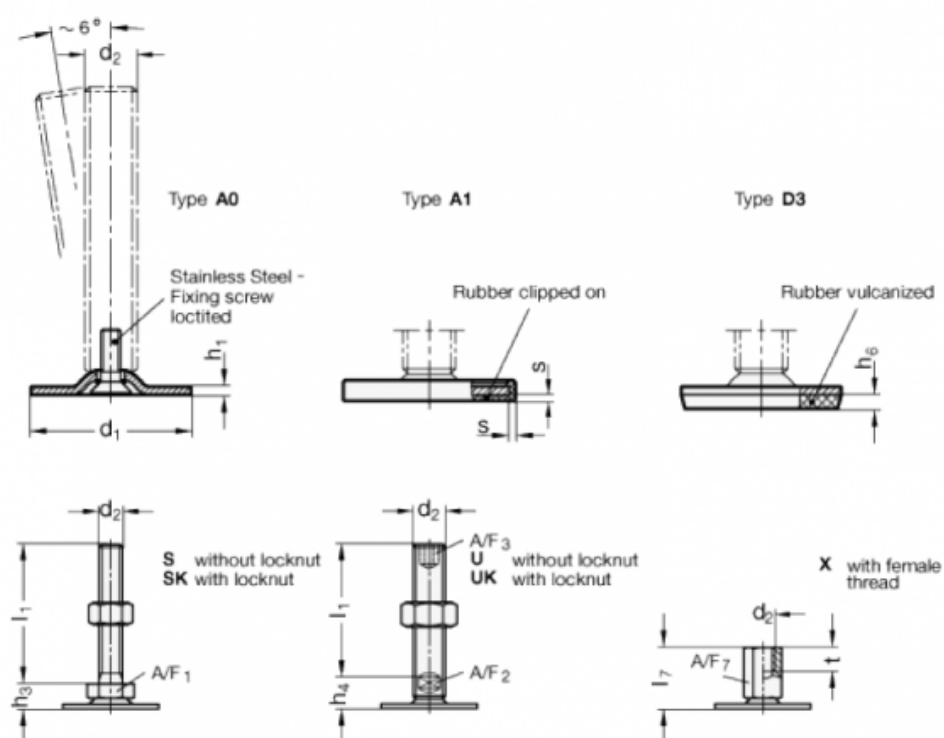

# Data Sheet

Article number: 204060M840A3SK

Description: E+G levelling foot  
GN 40-60-M8-40-A3-SK

Note: SK With nut, External hexagon at the bottom

## Measures

|      |   |     |
|------|---|-----|
| A/F1 | = | 17  |
| d1   | = | 60  |
| d2   | = | M8  |
| h1   | = | 2.5 |
| h3   | = | 11  |
| h6   | = | 4.5 |
| l1   | = | 40  |
| s    | = |     |